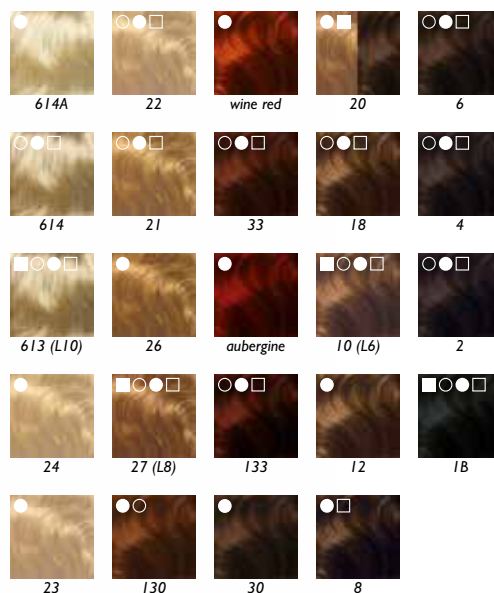

## PRODUCT INFORMATION

- Human Hair **Straight 45 cm** (10 pcs)
- **Natural Straight 40 cm** (10+2 pcs)
- **Wavy 45 cm** (10 pcs)
- **Natural Straight 30 cm** (10 pcs)
- **Straight XL 60 cm** (10 pcs)

Content: 10 extensions, 1 Protector, 1 Guarantee card

## AVAILABLE COLORS

find out  
**MORE** about  
Fill-In extensions!

FILL-IN  
EXTENSIONS  
DEMO BOOK